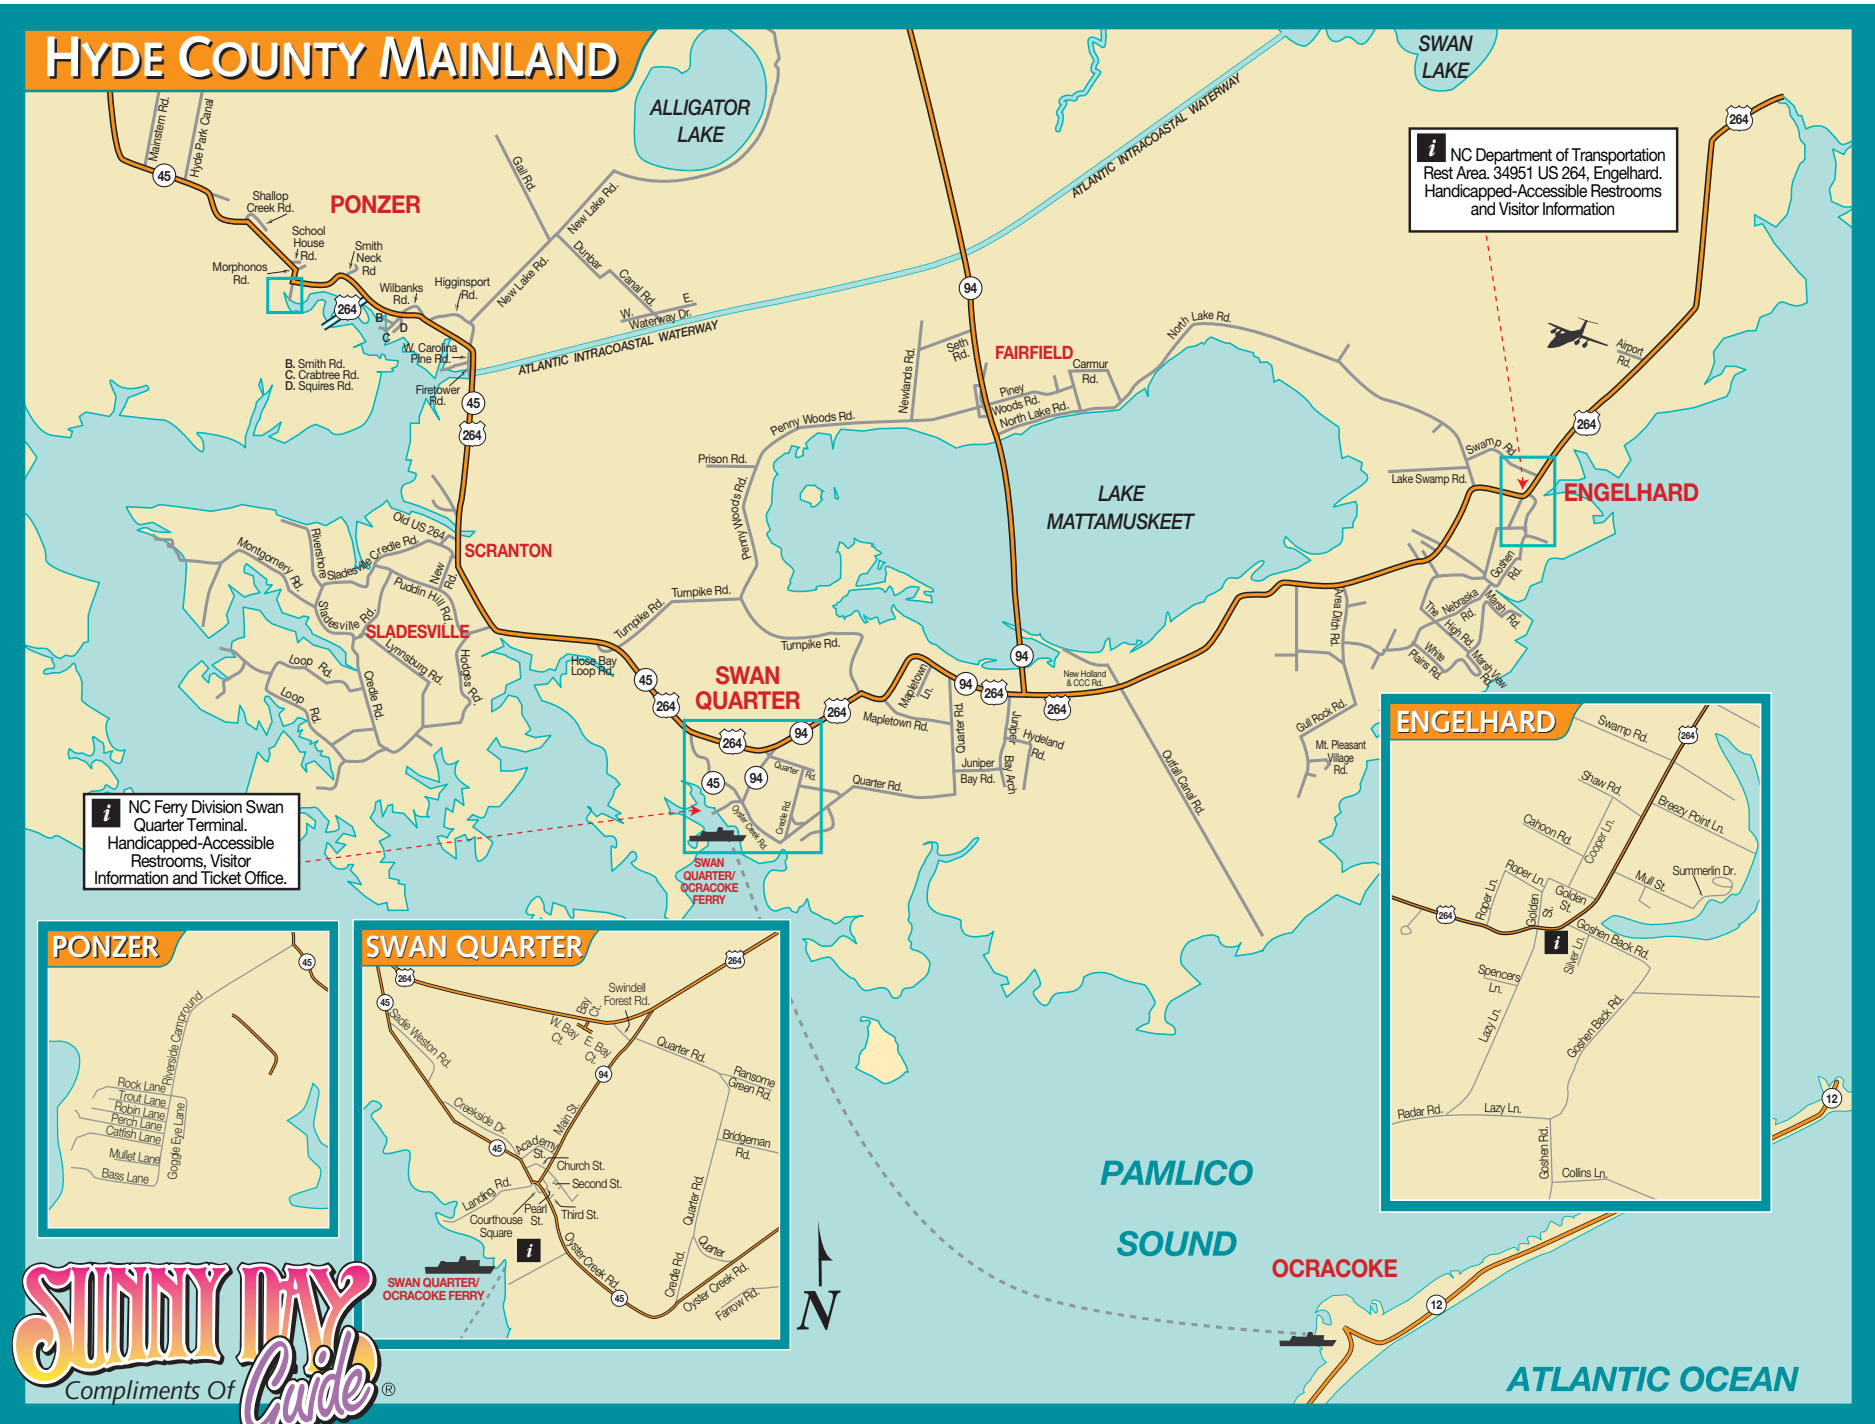

HYDE COUNTY MAINLAND

i NC Department of Transportation Rest Area. 34951 US 264, Engelhards. Handicapped-Accessible Restrooms and Visitor Information

i NC Ferry Division Swan Quarter Terminal. Handicapped-Accessible Restrooms, Visitor Information and Ticket Office.